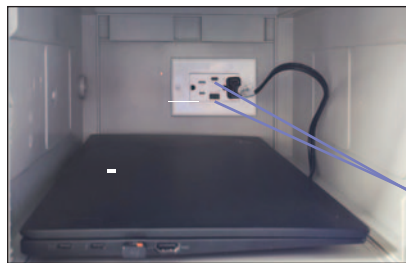

nlt Charging Lockers

Secure storage and charging. Socket & USB in one outlet. Suitable for a variety of electronic products.

Charge phones, laptops, cap lamps and more!

Outlet Options

USB Receptacles

- USB Type-A
- USB Type-C

FEATURES

- 9 lockers (3x3) per Charging Locker set
- Available in all blue, orange, grey or clear (no color mixing)
- Dimensions: 84cm(W) X 67cm(H) X 41cm(D)
33in(W) X 26.5in(H) X 16in(D)
- Weight: 20kg / 44 lbs
- Rated voltage: 120V or 220V available