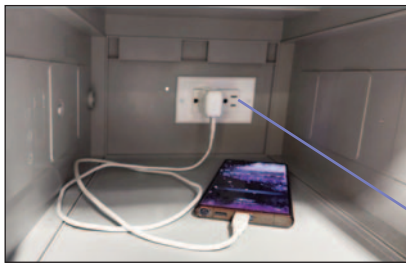

nlt Charging Lockers

Secure storage and charging. Socket & USB in one outlet. Suitable for a variety of electronic products.

Charge phones, laptops, cap lamps and more!

Outlet Options

USB Receptacles

- USB Type-A
- USB Type-C

FEATURES

- 9 lockers (3x3) per Charging Locker set
- Available in all blue, orange, grey or clear (no color mixing)
- Dimensions: 84cm(W) X 67cm(H) X 41cm(D)
33in(W) X 26.5in(H) X 16in(D)
- Weight: 20kg / 44 lbs
- Rated voltage: 120V or 220V available